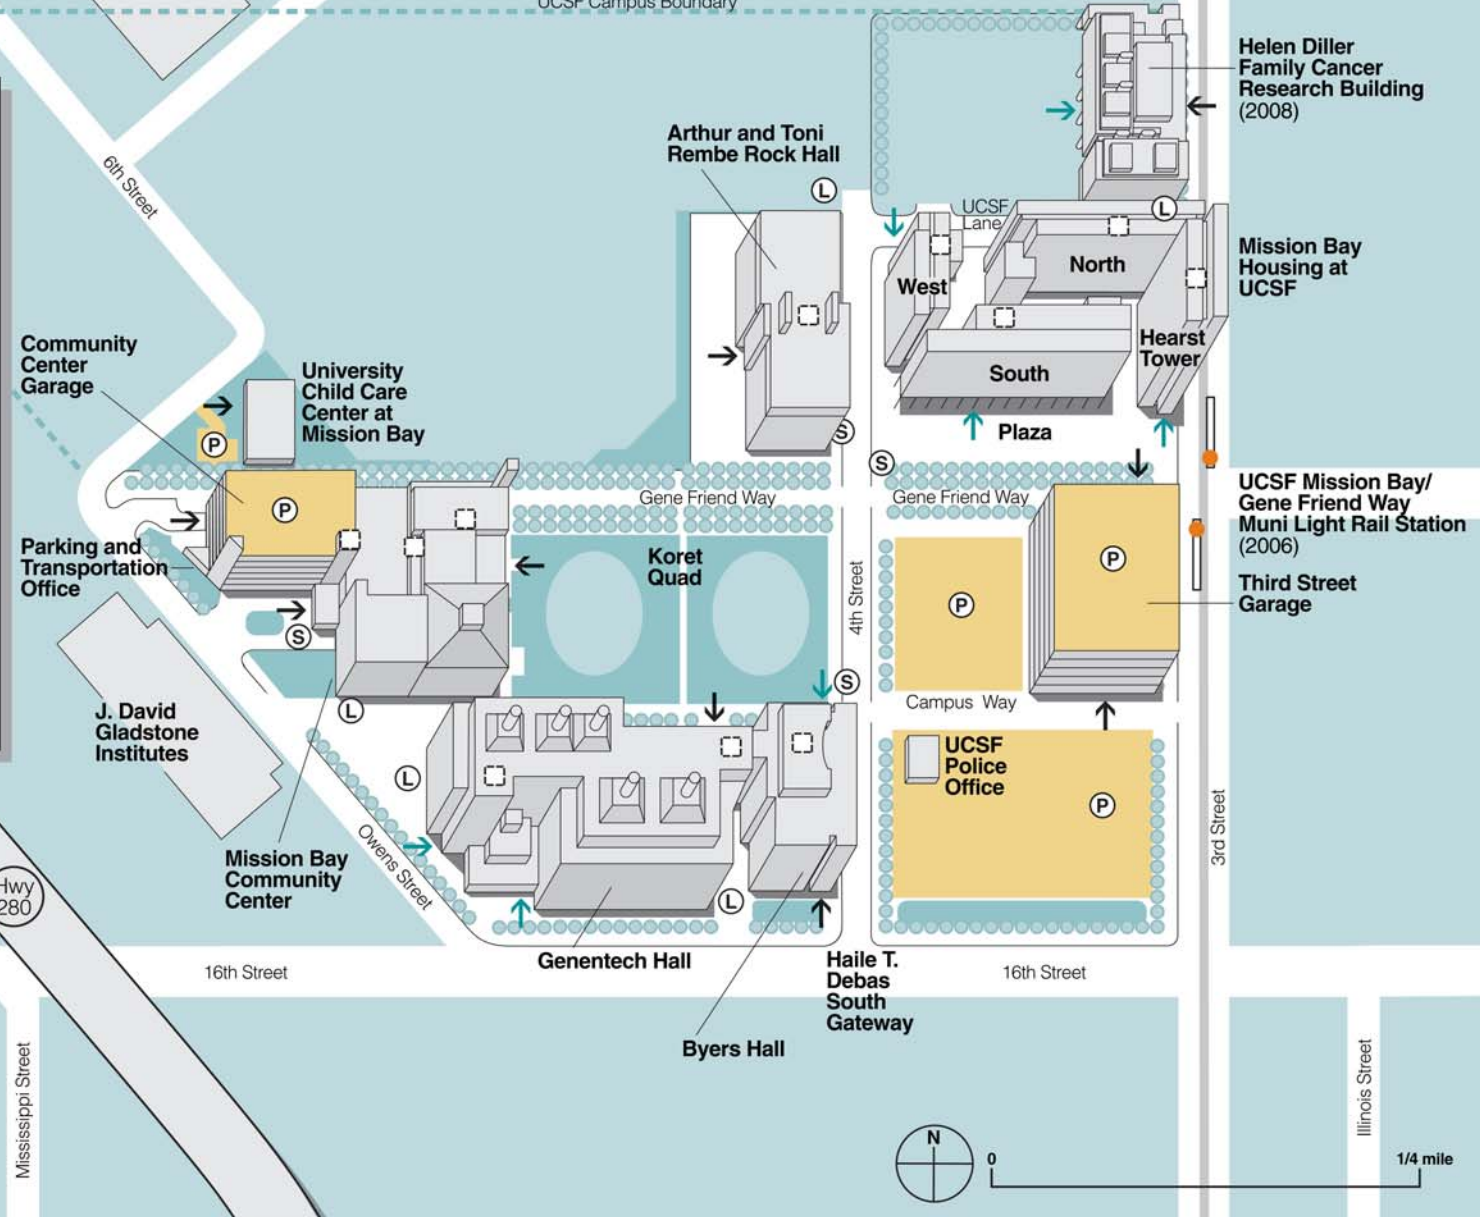

UCSF Mission Bay

UCSF Campus Boundary

- UCSF Campus
- **Public Entrance**
  (Accessible for the Disabled) ♿
- **Student/Staff Entrance**
  (Proximity Card required)
  (Accessible for the Disabled) ♿
- S **UCSF Shuttle Bus Stop**
- **Muni Bus Stop**
- P **Public Parking**
- L **Loading Dock**
- E **Elevator**

Note: Dates following building names indicate date of completion.

Arthur and Toni Rembe Rock Hall (RH) 1550 4th Street Byers Hall (BH) 1700 4th Street Genentech Hall (GH) 600 16th Street Helen Diller Family Cancer Research Building (DB) 1450 3rd Street	J. David Gladstone Institutes (Affiliated) 1650 Owens Street Mission Bay Community Center (CC) 1675 Owens Street • Bakar Fitness & Recreation Center • Conference Center • Retail Services Mission Bay Housing at UCSF (H) Hearst Tower: 1560 3rd Street North: 525 UCSF Lane South: 550 Gene Friend Way West: 1505 4th Street	Parking and Transportation Office (PT) 1625 Owens Street Third Street Garage 1650 3rd Street University Child Care Center at Mission Bay (UC) 1555 6th Street